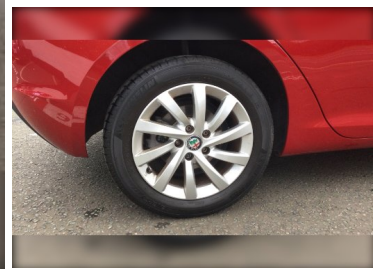

2017(17) Alfa Romeo Giulietta 1.4 TB MultiAir 150 ...

£12,995

**Engine:** Petrol  
**Body:** Hatchback  
**Gearbox:** Manual  
**Capacity:** 1368cc  
**Colour:** Red  
**Mileage:** 19,238  
**CO<sup>2</sup>:** 127g/km  
**MPG:** 51.4mpg  
**Top Speed:** 130mph  
**BHP:** 148bhp  
**Insurance Grp:** 19E

**PDH Cars Ltd**  
 London Road  
 Hassocks  
 West Sussex, BN6 9NZ

16" ALLOYS	BLUETOOTH HANDSFREE PHONE CONNECTION
DRIVE MODE SELECTOR	MULTIFUNCTION DIGITAL DISPLAY
POWER STEERING	REMOTE BOOT RELEASE
SERVICE INTERVAL INDICATOR	SMARTPHONE CONNECTIVITY
TRIP COMPUTER	WIRELESS INTERNET CONNECTION
Q2 ELECTRONIC DIFFERENTIAL	STEERING WHEEL MOUNTED AUDIO CONTROLS
BODY COLOURED BUMPERS	BODY COLOURED DOOR MIRRORS
BODY COLOURED FRONT SPLITTER	ELECTRIC FRONT WINDOWS
ELECTRICALLY ADJUSTABLE AND HEATED DOOR MIRRORS	ELECTRIC REAR WINDOWS
REAR LED LIGHTS	HEATED REAR WINDOW
REAR WIPER	LED DAYTIME RUNNING LIGHTS
12V SOCKET	REAR SPOILER
2 OUTER REAR HEAD RESTRAINTS	SATIN CHROME EXTERIOR DOOR HANDLES
CLOTH UPHOLSTERY	12V SOCKET IN LUGGAGE COMPARTMENT
HEAD RESTRAINTS	60/40 SPLIT FOLDING REAR SEAT
	CUPHOLDER
	HEIGHT ADJUSTABLE DRIVER'S SEAT