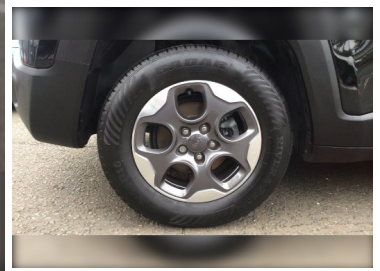

2016(16) Jeep Renegade 1.6 Multijet Sport 5dr

£10,495

**Engine:** Diesel  
**Body:** Estate  
**Gearbox:** Manual  
**Capacity:** 1598cc  
**Colour:** Black  
**Mileage:** 50,864  
**CO<sup>2</sup>:** 115g/km  
**MPG:** 64.2mpg  
**Top Speed:** 111mph  
**BHP:** 118bhp  
**Insurance Grp:** 13E

**PDH Cars Ltd**  
 London Road  
 Hassocks  
 West Sussex, BN6 9NZ

16" ALLOYS	BLUETOOTH WIRELESS PHONE CONNECTIVITY
ELECTRIC POWER STEERING	INSTRUMENT CLUSTER- 3.5" MONOCHROME TFT DISPLAY
6 SPEAKERS	DAB DIGITAL RADIO
STEERING WHEEL MOUNTED CONTROLS	BLACK DOOR MIRRORS
BLACK LOWER SIDE DOOR CLADDING	BLACK FRONT GRILLE WITH CHROME RINGS
ELECTRIC FRONT WINDOWS	ELECTRIC ADJUSTABLE DOOR MIRRORS
REAR WIPER	ELECTRIC REAR WINDOWS
12V POWER POINT IN LUGGAGE AREA	12V POWER POINT IN CENTRE CONSOLE
AIR CONDITIONING	6 WAY MANUALLY ADJUSTABLE DRIVERS SEAT
CLOTH UPHOLSTERY	CHROME GEAR KNOB
FRONT HEADRESTS	FOLDING PASSENGER SEAT
HEIGHT ADJUSTABLE REAR HEADRESTS	FRONT SLIDING ARMREST
PTC (POSITIVE TEMP CO-EFFICIENT) HEATER	ISOFIX CHILD SEAT RESTRAINT MECHANISM
3 REAR 3 POINT SEATBELTS	TILT/TELESCOPIC STEERING COLUMN
DRIVER AND PASSENGER AIRBAGS	ABS
	ELECTRONIC PARKING BRAKE
	FRONT PASSENGER AIRBAG DEACTIVATION