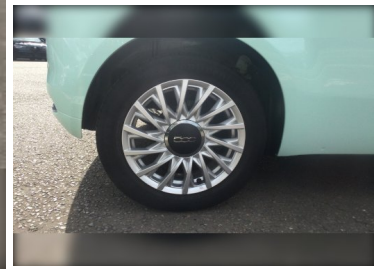

2016(66) Fiat 500 1.2 Lounge 3dr

£8,995

**Engine:** Petrol  
**Body:** Hatchback  
**Gearbox:** Manual  
**Capacity:** 1242cc  
**Colour:** Green  
**Mileage:** 20,607  
**CO<sup>2</sup>:** 110g/km  
**MPG:** 60.1mpg  
**Top Speed:** 99mph  
**BHP:** 68bhp  
**Insurance Grp:** 8U

**PDH Cars Ltd**  
 London Road  
 Hassocks  
 West Sussex, BN6 9NZ

15" ALLOYS	DUALDRIVE PAS
EXTERNAL TEMPERATURE GAUGE	REAR PARKING SENSOR
BODY COLOUR BUMPERS	TRIP COMPUTER
ELECTRIC ADJUSTABLE HEATED DOOR MIRRORS	CHROME DOOR HANDLES
HEAT INSULATED GLASS	ELECTRIC FRONT WINDOWS
LED DAYTIME RUNNING LIGHTS	FRONT FOG LAMPS
AUXILLIARY 12V POWER SOCKET	HEATED REAR WINDOWS WITH WASH WIPE
FRONT PASSENGER SEAT MEMORY	1 PASSENGER GRAB HANDLE
ISOFIX CHILD SEAT PREPARATION	DRIVER'S SEAT MEMORY
SPLIT FOLDING REAR SEAT WITH HEADRESTS	FRONT HEADRESTS
DRIVER AND PASSENGER AIRBAGS	HEIGHT ADJUSTABLE SEAT
SIDE AIRBAGS	HEIGHT ADJUSTABLE STEERING WHEEL
WINDOW AIRBAGS	LEATHER STEERING WHEEL WITH AUDIO CONTROLS
IMMORBI LIFER	CHROME PACK - 500
	ABS/EBD
	DRIVERS KNEE AIRBAG
	ESP + ASR/MSR + HBA + HILL HOLDER
	TYRE PRESSURE MONITORING SYSTEM
	AUTOMATIC DOOR LOCKING
	LOCKING FUEL FILLER CAP