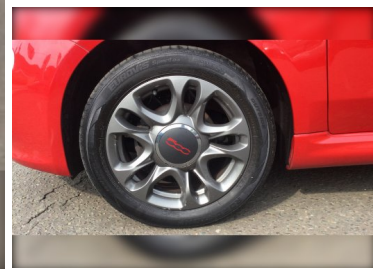

2015(15) Fiat 500 1.2 S 3dr

£7,495

**Engine:** Petrol  
**Body:** Hatchback  
**Gearbox:** Manual  
**Capacity:** 1242cc  
**Colour:** Red  
**Mileage:** 37,406  
**CO<sup>2</sup>:** 111g/km  
**MPG:** 60.1mpg  
**Top Speed:** 99mph  
**BHP:** 68bhp  
**Insurance Grp:** 9U

**PDH Cars Ltd**  
 London Road  
 Hassocks  
 West Sussex, BN6 9NZ

16" ALLOYS	7" COLOUR SCREEN
BLUE & ME WITH USB PORT	BLUETOOTH CONNECTIVITY WITH VOICE RECOGNITION
DUALDRIVE PAS	EXTERNAL TEMPERATURE GAUGE
REAR PARKING SENSOR	SERVICE INDICATOR
MP3 COMPATIBLE RADIO/SINGLE CD PLAYER	BODY COLOUR BUMPERS
ELECTRIC ADJUSTABLE HEATED DOOR MIRRORS	DARK TINTED REAR WINDOWS
HEAT INSULATED GLASS	ELECTRIC FRONT WINDOWS
SATIN EFFECT DOOR HANDLES	FRONT FOG LAMPS
AUTO CLIMATE CONTROL	HEATED REAR WINDOWS WITH WASH WIPE
FRONT HEADRESTS	1 PASSENGER GRAB HANDLE
FRONT PASSENGER UNDERSEAT BOX	AUXILLIARY 12V POWER SOCKET
ISOFIX CHILD SEAT PREPARATION	FRONT PASSENGER SEAT MEMORY
SPORT STEERING WHEEL WITH AUDIO CONTROLS	HEIGHT ADJUSTABLE SEAT
	HEIGHT ADJUSTABLE STEERING WHEEL
	SEATBACK POCKETS
	SPLIT FOLDING REAR SEAT WITH HEADRESTS
	SPORTS KIT - 500 S
	ABS/EBD