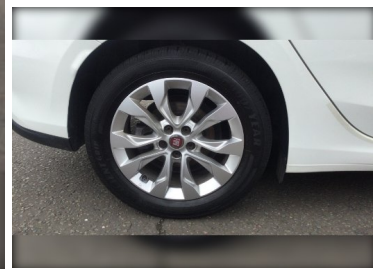

2018(18) Fiat Tipo 1.4 Easy Plus 5dr

£8,995

Engine: Petrol
Body: Hatchback
Gearbox: Manual
Capacity: 1368cc
Colour: White
Mileage: 31,959
CO²: 132g/km
MPG: 49.6mpg
Top Speed: 115mph
BHP: 94bhp
Insurance Grp: 8E