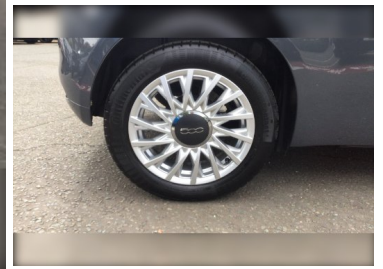

2019(19) Fiat 500 1.2 Lounge 3dr

£10,995

Engine: Petrol
Body: Hatchback
Gearbox: Manual
Capacity: 1242cc
Colour: Grey
Mileage: 20,756
CO²: 114g/km
MPG: 55.4mpg
Top Speed: 101mph
BHP: 68bhp
Insurance Grp: 8D

PDH Cars Ltd
 London Road
 Hassocks
 West Sussex, BN6 9NZ

15" ALLOYS	CRUISE CONTROL + SPEED LIMITER
DUALDRIVE PAS	EXTERNAL TEMPERATURE GAUGE
REAR PARKING SENSOR	STOP/START SYSTEM
TRIP COMPUTER	BODY COLOUR BUMPERS
CHROME DOOR HANDLES	ELECTRIC FRONT WINDOWS
FRONT FOG LAMPS	HEAT INSULATED GLASS
HEATED REAR WINDOWS WITH WASH WIPE	LED DAYTIME RUNNING LIGHTS
AUXILLIARY 12V POWER SOCKET	1 PASSENGER GRAB HANDLE
FRONT PASSENGER SEAT MEMORY	DRIVER'S SEAT MEMORY
ISOFIX CHILD SEAT PREPARATION	FRONT HEADRESTS
CHROME PACK - 500	HEIGHT ADJUSTABLE SEAT
CURTAIN AIRBAGS	HEIGHT ADJUSTABLE STEERING WHEEL
DRIVERS KNEE AIRBAG	LEATHER STEERING WHEEL WITH AUDIO CONTROLS
SIDE AIRBAGS	ABS/EBD
WINDOW AIRBAGS	DRIVER AND PASSENGER AIRBAGS
	ESP + ASR/MSR + HBA + HILL HOLDER
	TYRE PRESSURE MONITORING SYSTEM
	AUTOMATIC DOOR LOCKING