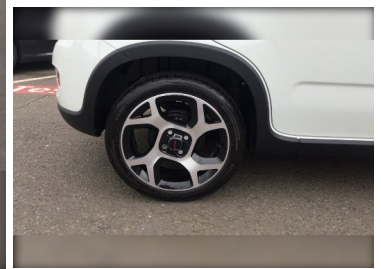

2022(22) Fiat Panda 1.0 Mild Hybrid Sport [5 Seat]...

£14,905

Engine: Petrol
Body: Hatchback
Gearbox: Manual
Capacity: 999cc
Colour: White
Mileage: 3,725
CO²: 112g/km
MPG: 50.4mpg
Top Speed: 102mph
BHP: 68bhp
Insurance Grp: 6U

PDH Cars Ltd
 London Road
 Hassocks
 West Sussex, BN6 9NZ

16" ALLOYS	DUAL DRIVE PAS
EMERGENCY SERVICES CALL SYSTEM	OUTSIDE TEMPERATURE DISPLAY
STOP/START SYSTEM	TRIP COMPUTER
BLUETOOTH RADIO WITH SMARTPHONE CRADLE, USB AND DAB	BLACK FRONT LOWER BUMPER
BODY COLOUR DOOR HANDLES	BLACK SIDE SKIRTS
DARK REAR LIGHTS	BODY COLOUR BUMPERS
ELECTRIC FRONT WINDOWS	BODY COLOUR SIDE MOULDINGS
REAR SIDE WING DOORS	DARK TINTED REAR WINDOWS
SPORT LOGO	FRONT FOG LAMPS
THIRD BRAKE LIGHT	REAR WIPER
ADJUSTABLE STEERING WHEEL	SPORT STYLING
CLOTH/ECO LEATHER UPHOLSTERY	12V POWER SOCKETS
HEIGHT ADJUSTABLE DRIVER'S SEAT	BLACK IMPERIAL
LUGGAGE COMPARTMENT LIGHTING	DRIVER'S SUN VISOR WITH VANITY MIRROR
SINGLE FRONT PASSENGER SEAT	ISOFIX ATTACHMENTS ON REAR SEATS
ABS/EBD	PASSENGER SUNVISOR WITH VANITY MIRROR
	STEERING WHEEL AUDIO CONTROLS
	ANTI-WHIPLASH FRONT HEADRESTS