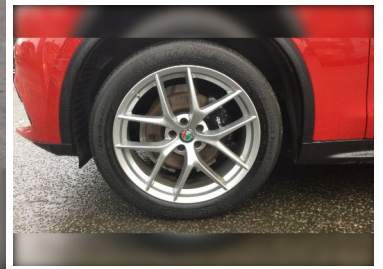

2019(19) Alfa Romeo Stelvio 2.0 Turbo 280 Milano 5...

£26,995

Engine: Petrol
Body: Estate
Gearbox: Automatic
Capacity: 1955cc
Colour: Red
Mileage: 29,299
CO²: 182g/km
MPG: 35.7mpg
Top Speed: 143mph
BHP: 276bhp
Insurance Grp: 36D

PDH Cars Ltd
 London Road
 Hassocks
 West Sussex, BN6 9NZ

20" ALLOYS	7 - INCH COLOUR TFT INSTRUMENT CLUSTER
8.8" SCREEN COLOUR DISPLAY	ALFA ROMEO DNA DRIVING MODE SELECTOR
APPLE CAR PLAY/ANDROID AUTO	FORWARD COLLISION WARNING
LANE DEPARTURE WARNING SYSTEM	FRONT AND REAR PARKING SENSORS
ROTARY PAD	POWER STEERING
TRIP COMPUTER	REMOTE TAILGATE RELEASE WITH KEY FOB BUTTON
DAB DIGITAL AUDIO BROADCAST	STOP/START SYSTEM
35W BI-XENON HEADLAMP WITH AFS FUNCTION	2X USB SOCKETS IN FRONT
AUTOMATIC RAIN SENSING WIPERS	STEERING WHEEL MOUNTED AUDIO CONTROLS
CHROME DOOR SCUFF PLATES	AUTOMATIC HEADLAMPS WITH DUSK SENSOR
GLOSS BLACK SIDE WINDOW SURROUNDS	AUTOMATIC WINDSCREEN WIPERS
LED REAR LIGHTS	DAYTIME RUNNING LIGHTS
REAR PRIVACY GLASS	HEADLAMP WASHER
DRIVER'S SEAT MEMORY	LED BRAKE LIGHTS
	POWER FOLDING OUTSIDE REAR VIEW MIRRORS
	TWIN CHROME EXHAUST TAILPIPES
	DUAL ZONE AUTO TEMP