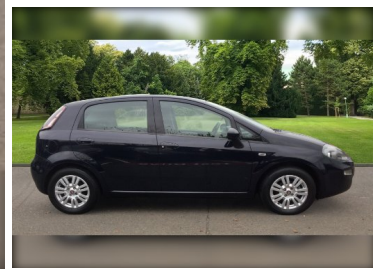

2014(63) Fiat Punto 1.2 Easy 5dr

£5,995

Engine: Petrol
Body: Hatchback
Gearbox: Manual
Capacity: 1242cc
Colour: Blue
Mileage: 60,073
CO²: 126g/km
MPG: 52.3mpg
Top Speed: 97mph
BHP: 68bhp
Insurance Grp: 7A

PDH Cars Ltd
 London Road
 Hassocks
 West Sussex, BN6 9NZ

15" ALLOYS	BLUE & ME WITH BLUETOOTH + USB + AUX IN
DUALDRIVE PAS TRIP COMPUTER	REV COUNTER
MP3 COMPATIBLE RADIO/SINGLE CD PLAYER	AUDIO REMOTE CONTROL IN STEERING WHEEL
DARKENED HEADLAMPS	BODY COLOUR BUMPERS
ELECTRIC FRONT WINDOWS	BODY COLOUR DOOR HANDLES
HEADLIGHT HEIGHT ADJUSTMENT	ELECTRIC ADJUSTABLE HEATED DOOR MIRRORS
2 REAR HEAD RESTRAINTS	FRONT FOG LAMPS
DASHBOARD AND DOOR PANEL AMBIENT LIGHTING	HEATED REAR WINDSCREEN
HEIGHT/REACH ADJUSTABLE STEERING COLUMN	REAR WINDOW WASH/WIPE
SUNVISOR WITH TICKET HOLDER	60/40 SPLIT FOLDING REAR SEAT WITH ISOFIX
BRAKE ASSIST FUNCTION	FRONT HEADRESTS
DRIVERS KNEE AIRBAG	HEIGHT ADJUSTABLE DRIVER'S SEAT
WINDOW AIRBAGS	LEATHER GEAR KNOB
	LEATHER STEERING WHEEL
	3X3 POINT REAR SEATBELTS
	ABS/EBD
	DRIVER AND PASSENGER AIRBAGS
	SIDE AIRBAGS
	DEADLOCKS