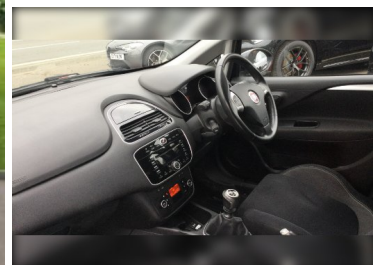

2014(63) Fiat Punto 1.2 Easy 5dr

£5,995

Engine: Petrol
Body: Hatchback
Gearbox: Manual
Capacity: 1242cc
Colour: Blue
Mileage: 60,073
CO²: 126g/km
MPG: 52.3mpg
Top Speed: 97mph
BHP: 68bhp
Insurance Grp: 7A

PDH Cars Ltd
 London Road
 Hassocks
 West Sussex, BN6 9NZ

15" ALLOYS	BLUE & ME WITH BLUETOOTH + USB + AUX IN
DUALDRIVE PAS TRIP COMPUTER	REV COUNTER
MP3 COMPATIBLE RADIO/SINGLE CD PLAYER	AUDIO REMOTE CONTROL IN STEERING WHEEL
DARKENED HEADLAMPS	BODY COLOUR BUMPERS
ELECTRIC FRONT WINDOWS	BODY COLOUR DOOR HANDLES
HEADLIGHT HEIGHT ADJUSTMENT	ELECTRIC ADJUSTABLE HEATED DOOR MIRRORS
2 REAR HEAD RESTRAINTS	FRONT FOG LAMPS
DASHBOARD AND DOOR PANEL AMBIENT LIGHTING	HEATED REAR WINDSCREEN
HEIGHT/REACH ADJUSTABLE STEERING COLUMN	REAR WINDOW WASH/WIPE
SUNVISOR WITH TICKET HOLDER	60/40 SPLIT FOLDING REAR SEAT WITH ISOFIX
BRAKE ASSIST FUNCTION	FRONT HEADRESTS
DRIVERS KNEE AIRBAG	HEIGHT ADJUSTABLE DRIVER'S SEAT
WINDOW AIRBAGS	LEATHER GEAR KNOB
	LEATHER STEERING WHEEL
	3X3 POINT REAR SEATBELTS
	ABS/EBD
	DRIVER AND PASSENGER AIRBAGS
	SIDE AIRBAGS
	DEADLOCKS