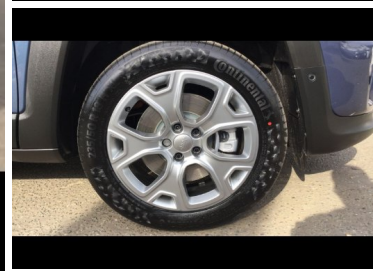

2020(70) Jeep Renegade 1.3 Turbo 4xe PHEV 190
Limi...

£29,995

Engine: Electric Hybrid
Body: Estate
Gearbox: Automatic
Capacity: 1332cc
Colour: Blue
Mileage: 67
CO²: 50g/km
Top Speed: 113mph
BHP: 188bhp
Insurance Grp: 22E

PDH Cars Sussex Ltd
London Road
Hassocks
West Sussex, BN6 9NZ

7" PHEV COLOURED INSTRUMENT CLUSTER	ADAPTIVE CRUISE CONTROL
ELECTRIC SERVO ASSISTED STEERING	APPLE CAR PLAY/ANDROID AUTO
LANE DEPARTURE WARNING PLUS + INTELLIGENT SPEED ASSIST AND TRAFFIC SIGN RECOGNITION	FORWARD COLLISION WARNING PLUS WITH MITIGATION
SPEEDOMETER	RADIO/NAVIGATION SYSTEM WITH 8.4" TOUCHSCREEN
TELEMATIC BOX MODULE (TBM) UCONNECT LIVE SERVICE	REV COUNTER
DAB DIGITAL AUDIO BROADCAST	SPEED LIMITER PUSH BUTTON ON STEERING WHEEL
STEERING WHEEL CONTROL WITH BLUETOOTH	STOP/START SYSTEM
BLACK LOWER SIDE DOOR CLADDING	TELEMATIC SOFTWARE BOX
BODY COLOUR STEEL ROOF	2ND ROW FULLY FUNCTIONAL USB PORT
ELECTRIC ADJUSTABLE HEATED DOOR MIRRORS	MEDIA HUB WITH USB AND AUX INPUT
INTEGRATED ANTENNA	ADAPTIVE BRAKE LIGHTS
LED EXTERIOR LIGHTING -	ASPHERIC DOOR MIRRORS
	BLACK ROOF RAILS
	BODY COLOUR DOOR HANDLES
	BRIGHT EXHAUST TIP FINISHER
	FRONT LICENSE PLATE BRACKET
	FRONT TOWING EYE
	LABEL "I AM JEEP"
	LED HIGH BEAM AND LOW BEAM