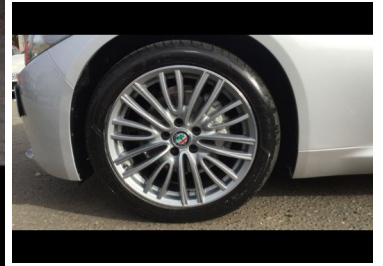

2020(20) Alfa Romeo Giulia 2.0 Turbo petrol 200hp ...

£28,995

BLACK FRIDAY

**BEST DEAL
OF THE YEAR**

Engine: Petrol
Body: Saloon
Gearbox: Automatic
Capacity: 1995cc
Colour: Silver
Mileage: 10
CO²: 153g/km
MPG: 41.5mpg
Top Speed: 146mph
BHP: 197bhp
Insurance Grp: 24E

PDH Cars Sussex Ltd
London Road
Hassocks
West Sussex, BN6 9NZ

17" ALLOYS	ABS
TRACTION CONTROL	ESP
TYRE PRESSURE MONITORING SYSTEM	ELECTRONIC PARKING BRAKE
ALUMINIUM BRAKE CALIPERS	3X3 POINT REAR SEATBELTS
INTEGRATED BRAKE SYSTEM	AUTONOMOUS EMERGENCY BRAKING
IMMOBILISER	PASSENGER SEAT AIRBAG DISABLE
ALARM SYSTEM WITH BONNET AND INTRUSION PROTECTION	REMOTE CENTRAL LOCKING
REAR VIEW CAMERA	POWER STEERING
FORWARD COLLISION WARNING	TRIP COMPUTER
LANE DEPARTURE WARNING SYSTEM	DRIVE MODE SELECTOR
STOP/START SYSTEM	FRONT AND REAR PARKING SENSORS
WEST EUROPEAN MAP	APPLE CAR PLAY/ANDROID AUTO
AUTOMATIC HEADLIGHTS	DUSK SENSOR
ELECTRICALLY ADJUSTABLE AND	ALFA CONNECT 3D NAV 8.8" INFOTAINMENT SYSTEM, RADIO, 3D SAT NAV, MP3, TMC PRO, USB, AUX-IN, BLUETOOTH WITH 7" TFT INSTRUMENT DISPLAY PANEL
	HEADLAMP WASH/WIPE
	RAIN SENSOR
	AUTOMATIC FRONT